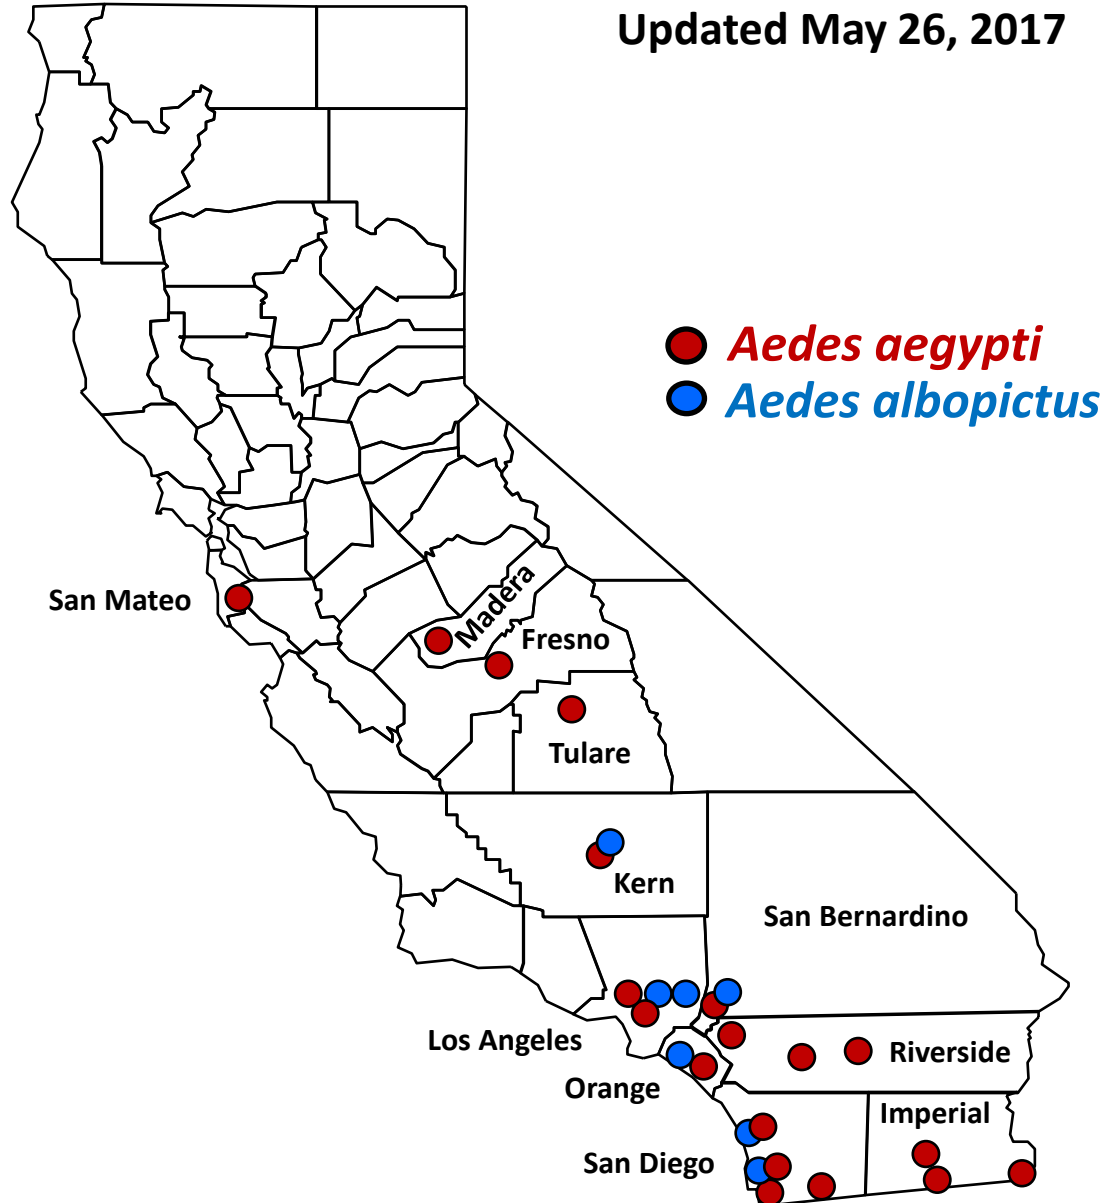

Aedes aegypti and *Aedes albopictus* Mosquitoes in California

Detection Sites by County/City

Updated May 26, 2017

Counties with

***Aedes aegypti* only:**

Fresno, Imperial, Madera, Riverside, San Mateo, Tulare

Both *Aedes aegypti* and *Aedes albopictus*:

Kern, Los Angeles, Orange, San Bernardino, San Diego

See pages 2 and 3 for *Aedes* detections by city or census-designated place in each county.

Fresno

Clovis
 Firebaugh
 Fowler
 Fresno
 Kerman
 Mendota
 Sanger
 Tranquillity*

Imperial

Andrade*
 Brawley
 Calipatria[§]
 Calexico
 El Centro
 Heber*
 Holtville
 Imperial
 Seeley*
 Westmorland[§]

Kern

Arvin
 McFarland
 Arvin

Los Angeles

Alhambra
 Avocado Heights*
 Bell
 Bellflower
 Bell Gardens
 Carson
 Cerritos
 Commerce
 Cudahy
 Diamond Bar
 Downey
 East Los Angeles*
 Florence-Graham*
 Hacienda Heights*
 Hawaiian Gardens
 Huntington Park
 La Mirada
 Los Angeles
 Maywood
 Montebello
 Monterey Park
 Paramount
 Pico Rivera
 Pomona

**Los Angeles
(continued)**

La Puente
 La Verne
 Los Angeles
 Monrovia
 Monterey Park
 Pico Rivera
 Rosemead
 San Dimas
 San Gabriel
 San Marino
 Santa Fe Springs
 Sierra Madre
 South El Monte
 South Pasadena
 South Whittier*
 Temple City
 Walnut
 West Covina
 Whittier*